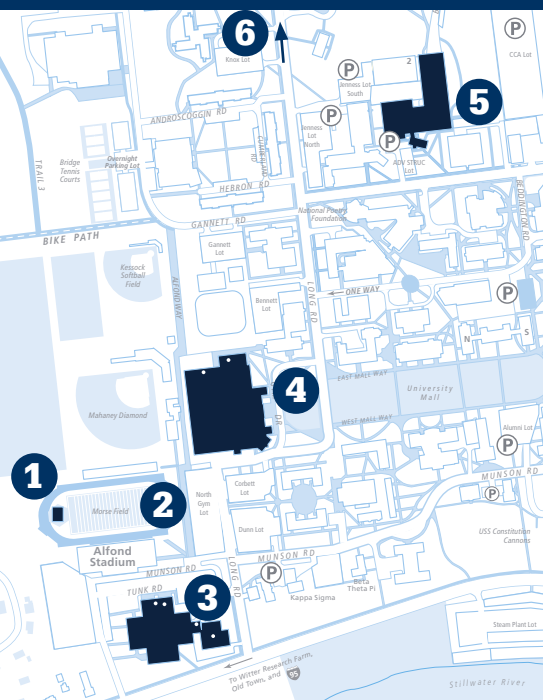

For additional hours & information check each business' website.

2016 Paint the Town Blue Drawing Entry Form

NAME _____ CLASS YEAR _____

ADDRESS _____

PHONE _____ EMAIL _____

<input type="checkbox"/>	1 Bear Brew Pub	<input type="checkbox"/>	8 Roost
<input type="checkbox"/>	2 Black Bear Microbrew Tap Room	<input type="checkbox"/>	9 The Store Ampersand
<input type="checkbox"/>	3 The Family Dog	<input type="checkbox"/>	10 Thai Orchid
<input type="checkbox"/>	4 Harvest Moon Deli	<input type="checkbox"/>	11 Verve
<input type="checkbox"/>	5 Margaritas Mexican Restaurant	<input type="checkbox"/>	12 Woodman's Bar & Grill
<input type="checkbox"/>	6 Orono Brewing Company	<input type="checkbox"/>	13 UMaine Bookstore
<input type="checkbox"/>	7 Pat's Pizza		

Alfond Sports Arena

Friday: Noon-4 p.m.; 6:30 p.m.-game end
Saturday: 9:30 a.m.-4 p.m.; 6 p.m.-game end

SAVE 20%
on one apparel or gift item
at either location

10AM - 4:00PM
Craft Fair & Maine Marketplace
at New Balance Field House

SUNDAY, OCTOBER 16

UMaineAlumni.com/homecoming

- 1 Reunion Village Tent
- 2 Morse Field - Football
- 3 Alfond Sports Arena - Hockey
- 4 New Balance Field House - craft fair
- 5 Advanced Composites Center
- 6 Emera Astronomy Center

SATURDAY, OCTOBER 15

Tours meet at tour site location unless otherwise noted.

TIME	EVENT
12:00PM	Tour of Field House
12:45PM	Lecture: Patty's Sampler & Phebe's Quilt Traces of Maine in the American West at Collins Center for the Arts
1:15PM	Tour of Advanced Structures and Composites Center
2:30PM	Tour of Emera Astronomy Center
3:15PM	Campus Walking Tour Starts from Emera Astronomy Center
4:00PM	Panel Discussion: Acadia as Eden at Barrows Hall / Hill Auditorium
7:30PM	Men's Ice Hockey